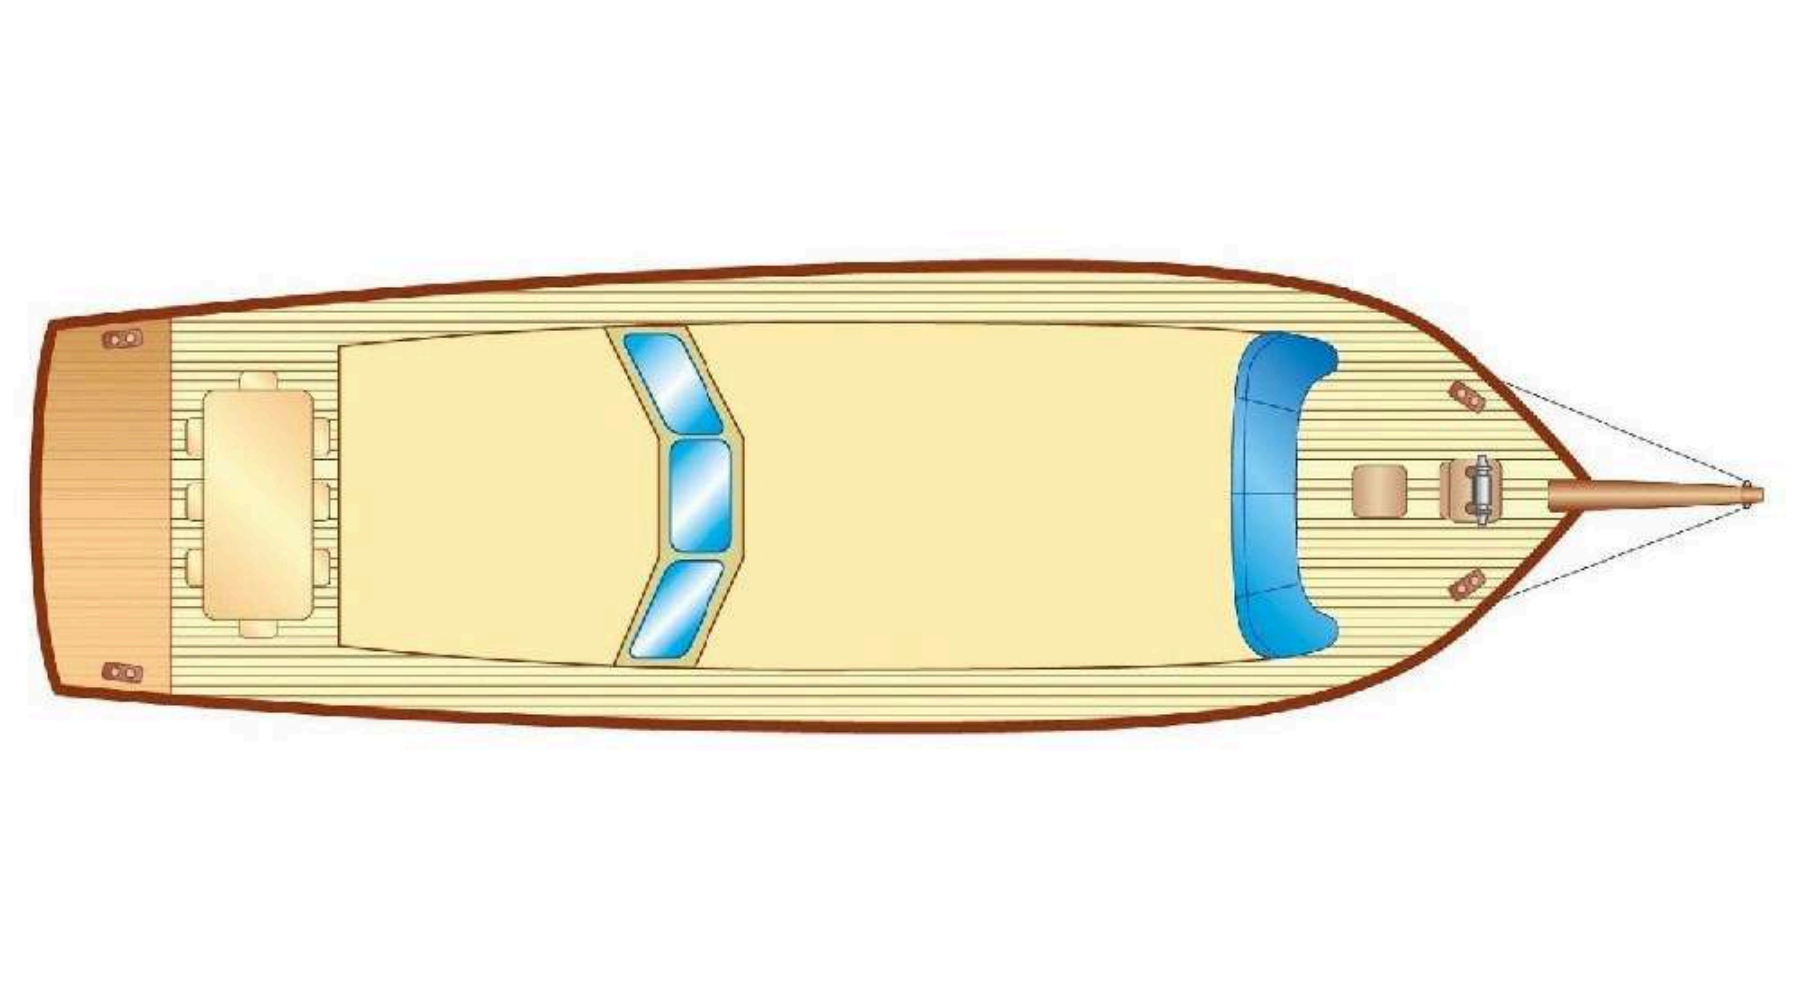

Zorbas

Bodrum

20 m

2 Cabins

Zorbas

Class	: Gulet
Port	: Bodrum
Build/Refit Year	: 2017
Length	: 20 m
Beam	: 5.60 m
Engine	: 280 HP
Generator	: 17.5 kW
Crew	: 2
Number of Cabins	: 2 Cabins
Guest Capacity	: 4 Guest
Air Conditioning	: Max 6 Hours