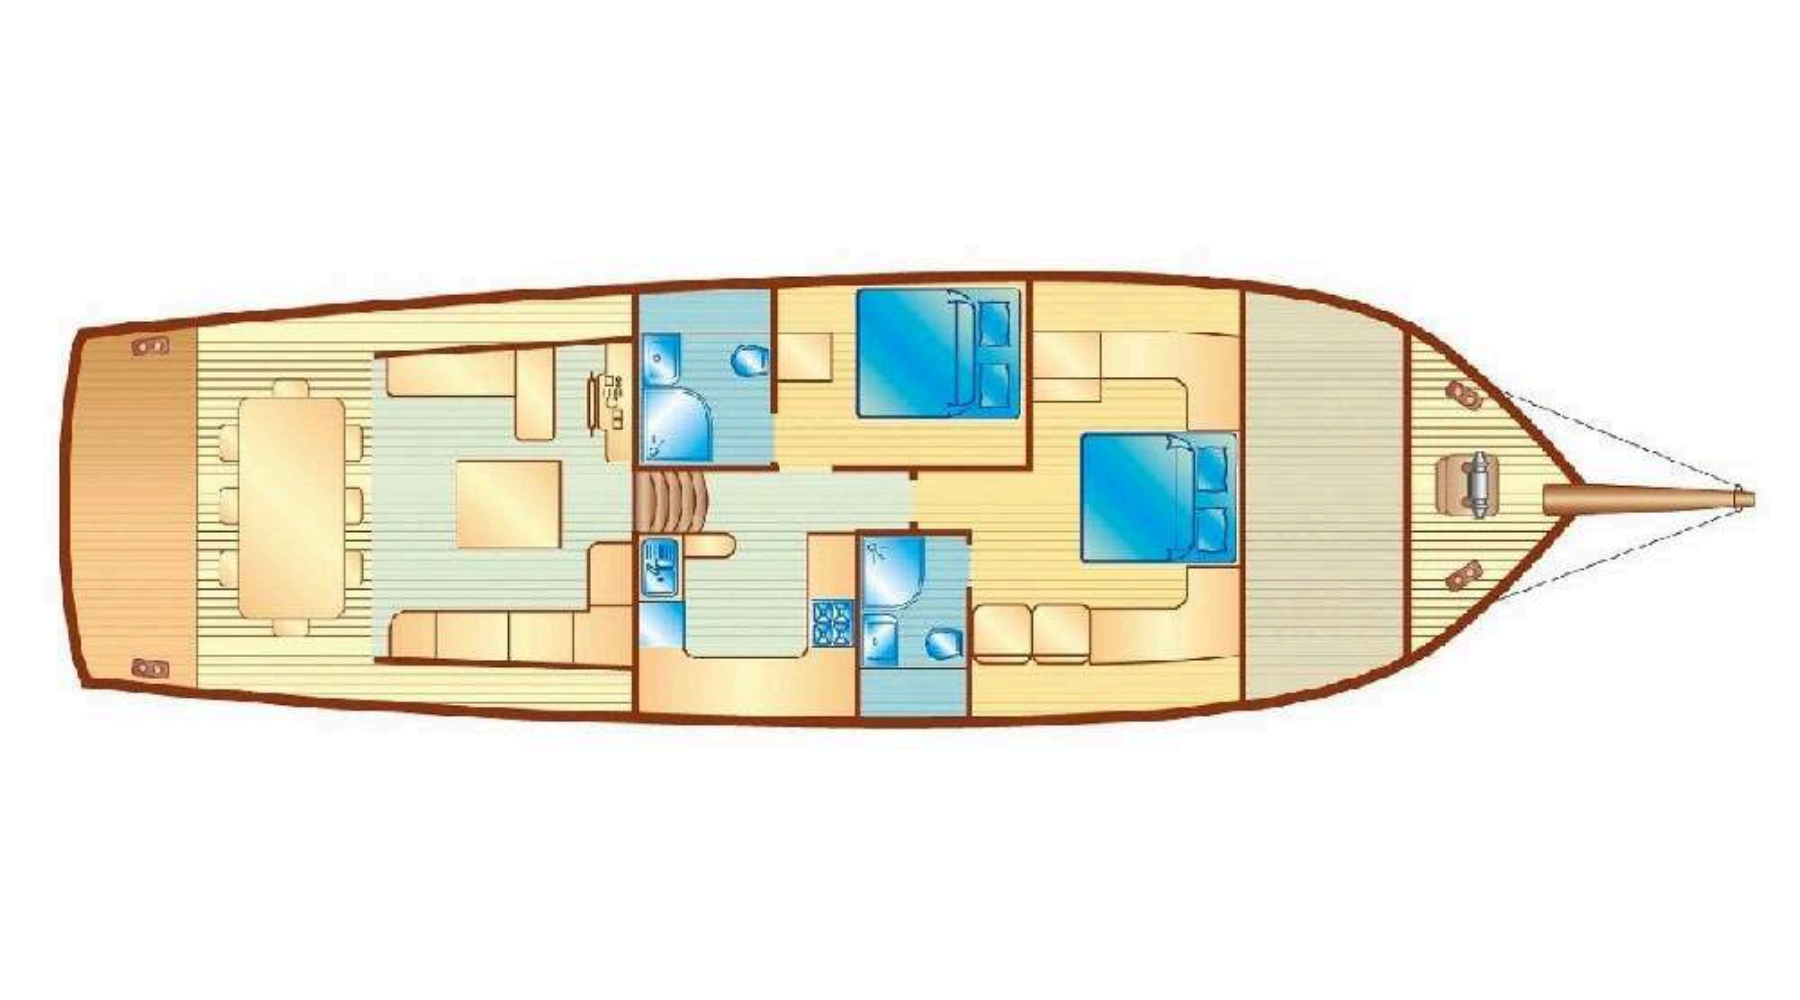

Zorbas

Bodrum

20 m

2 Cabins

Zorbas

Class	: Gulet
Port	: Bodrum
Build/Refit Year	: 2017
Length	: 20 m
Beam	: 5.60 m
Engine	: 280 HP
Generator	: 17.5 kW
Crew	: 2
Number of Cabins	: 2 Cabins
Guest Capacity	: 4 Guest
Air Conditioning	: Max 6 Hours